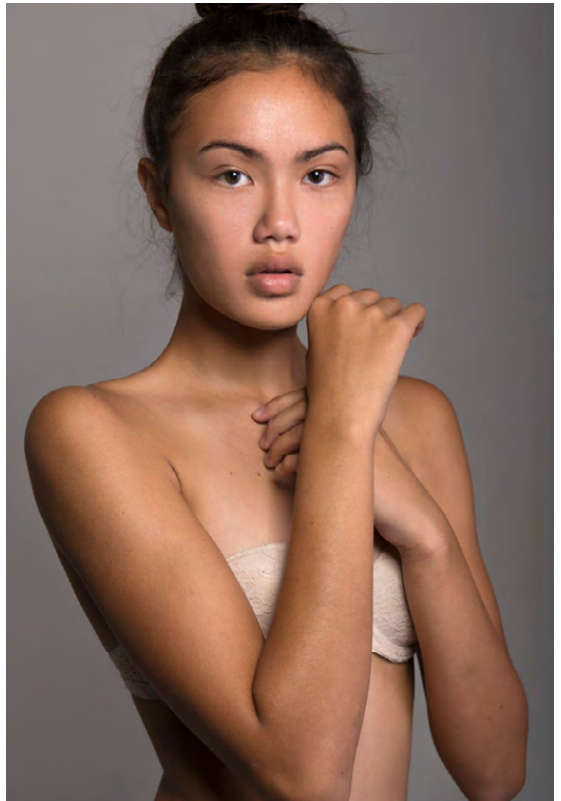

M

MELE

tamblyn
management

SEE MORE + W

HEIGHT 179CM

BUST 33

WAIST 24

HIPS 35

DRESS 8-10

SHOE 8

CUP B

HAIR BROWN

EYES BROWN

ATCH ME MOVE

FEMALE MODELS

M