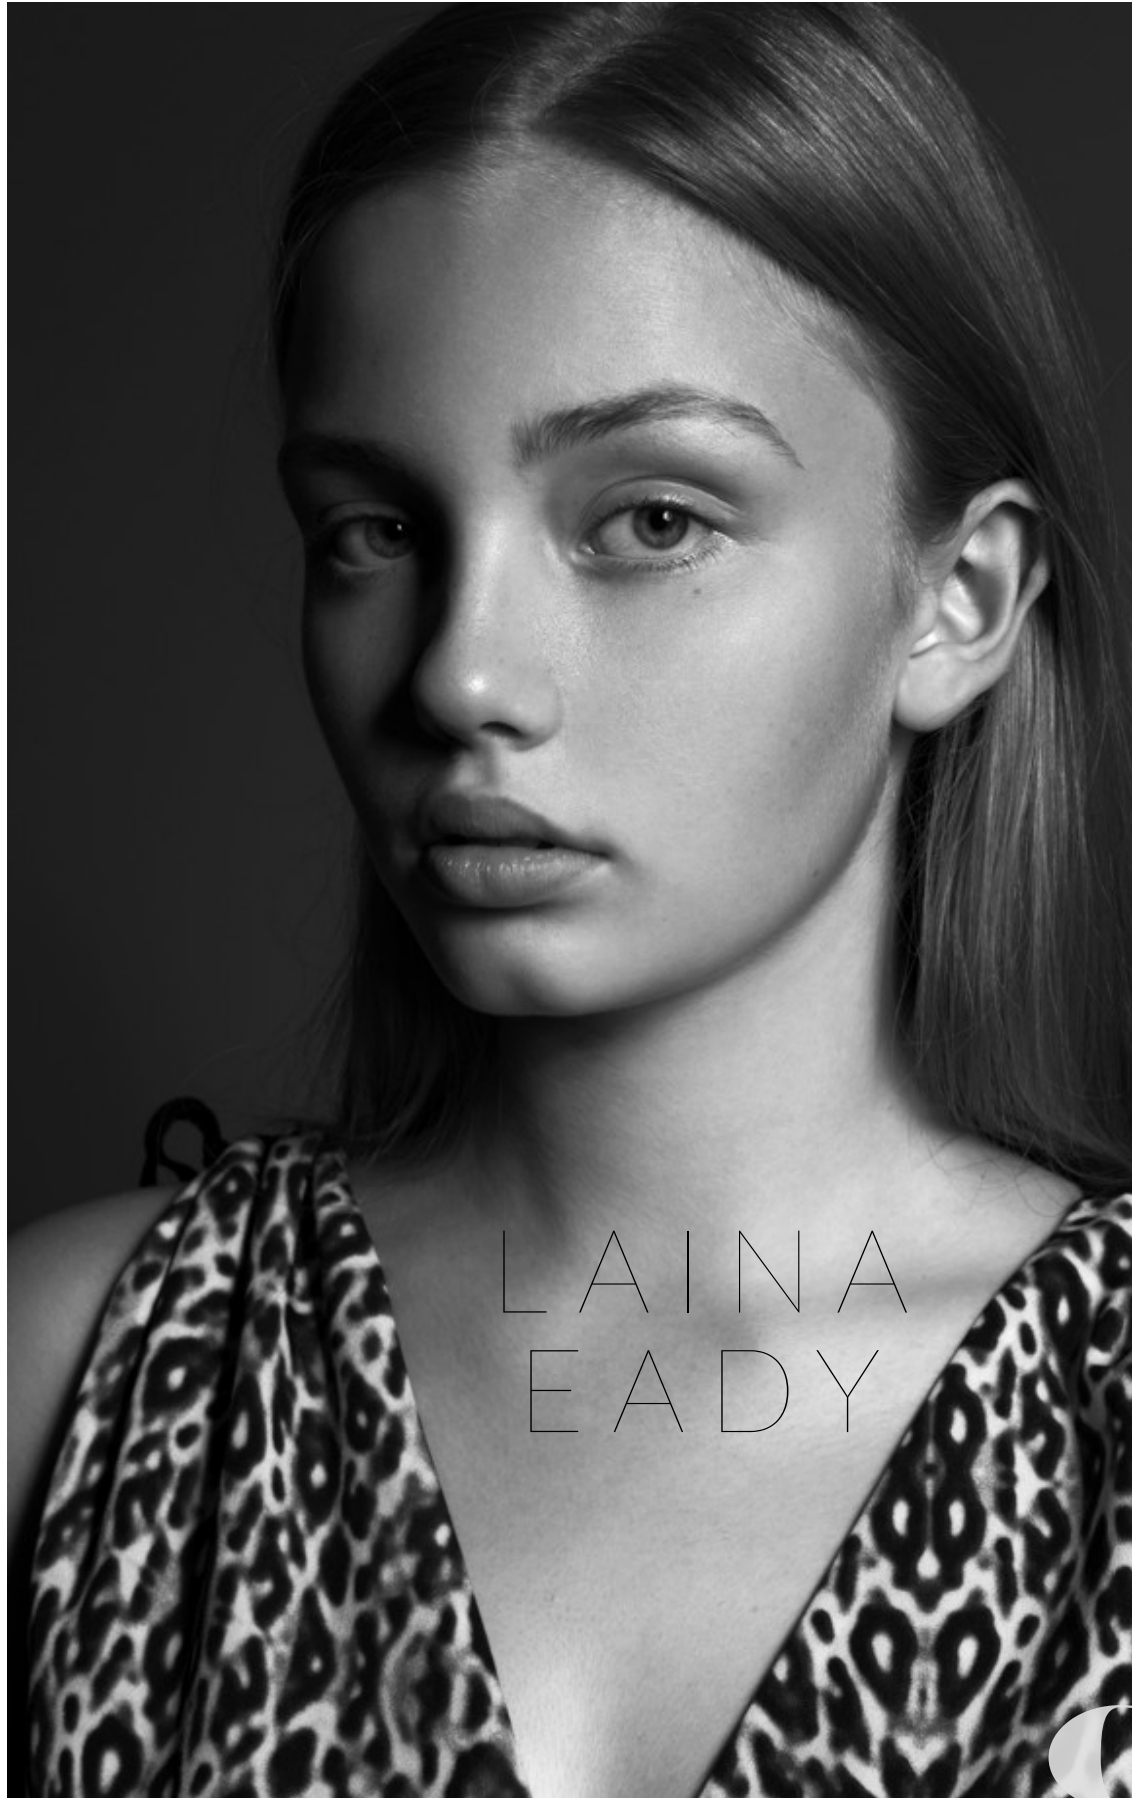

L

HEIGHT 176CM

BUST 32

WAIST 25

HIPS 36

DRESS 8-10

SHOE 9.5

CUP C

HAIR BLONDE

EYES BLUE

tamblyn
management

SEE MORE + W