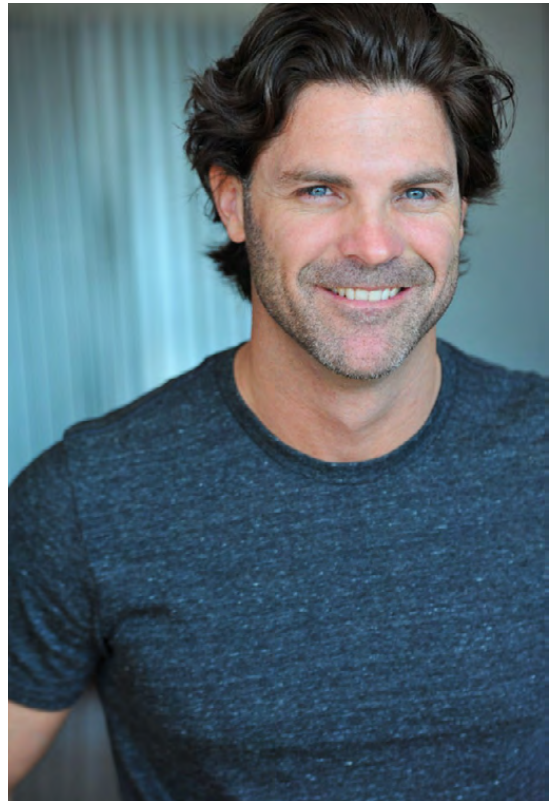

tamblyn
management

SEE MORE + WATCH ME MOVE

d

DEAN
REID

HEIGHT 183CM

CHEST 42

COLLAR 17

WAIST 32

SUIT SIZE 40R

SHOE 10

HAIR BROWN

EYES BLUE

W

MALE MODELS

C+C

RF