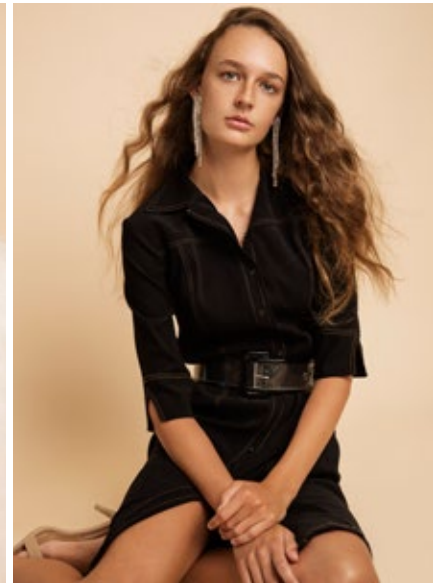

B

BEC
CLAUSON

height: 180cm bust: 33"A waist: 25" hips: 34" dress: 8 shoe: 10 hair: brown eyes: blue

tamblyn
management

Level 4, 131 Leichardt St Spring Hill, QLD, Australia, 4000 Ph: (07) 3229 1299 Fax: (07) 3229 1243